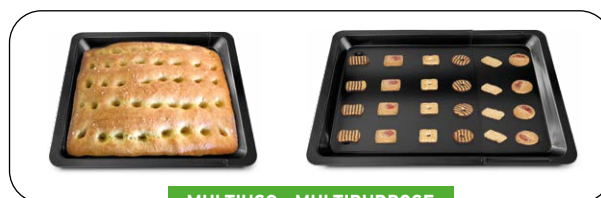

CODE	CM	H CM	PACK	EAN
88634EE1	33,3 x 38	3	6	8006043 886344
	33,3 x 51,3			

Confezione: etichetta / Packaging: label

MULTIUSO - MULTIPURPOSE